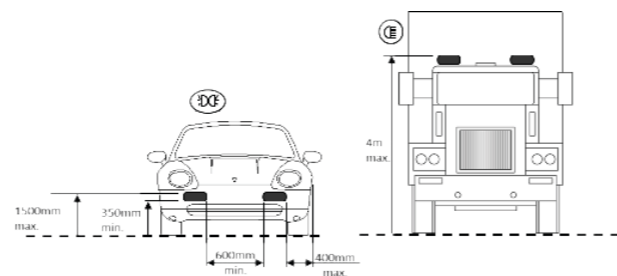

UNIVERSAL ROOF MOUNTING
WITH AND WITHOUT ROOF RAILS

CLIP-ON LENSES
AMBER AND REEDED LENSES

CAN INTERFACE
PLUS CONTACTLESS READER

FITTING INFORMATION

EN Lamps with integrated Position light may need to be positioned according to the above sketch. If an additional pair of position lights is not permitted (e.g. in Switzerland, Austria), the position light should be disconnected. The legal regulations in individual countries must be observed.