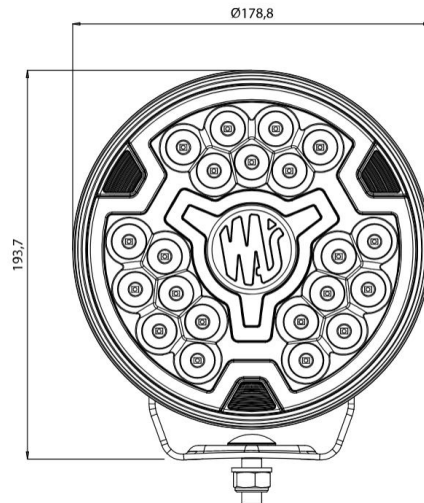

# W257

„INNER MODULE“

Code	Driving Light	Front Position	Side Position	Focused light	Diffused light	Outer module
2176	•	•		•		White Neon (White light)
2178	•	•		•		Riffled Optics (White light)
2179	•	•	•	•		Amber Neon (Amber light)
2180	•	•	•	•		White Neon (Amber light)
2183	•	•			•	White Neon (White light)
2185	•	•			•	Riffled Optics (White light)
2186	•	•	•		•	Amber Neon (Amber light)
2187	•	•	•		•	White Neon (Amber light)

„RIFFLED“

„NEON“

\* Inner module with logo is always **Front Position** function

● Focused light

Lumen Value: 9000lm\*  
Reference Mark: 17,5

● Diffused light

Lumen Value: 8840lm\*  
Reference Mark: 10

\*Logo change for customer's motif is possible with 300pcs declared in a year  
(For more details contact your sales representative)