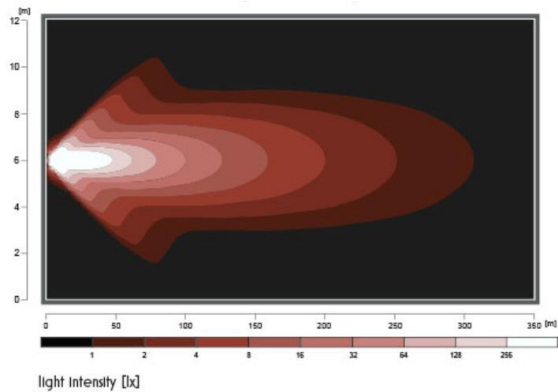

# W257

„INNER MODULE“

Code	Driving Light	Front Position	Side Position	Focused light	Diffused light	Outer module
2176	•	•		•		White Neon (White light)
2178	•	•		•		Riffled Optics (White light)
2179	•	•	•	•		Amber Neon (Amber light)
2180	•	•	•	•		White Neon (Amber light)
2183	•	•			•	White Neon (White light)
2185	•	•			•	Riffled Optics (White light)
2186	•	•	•		•	Amber Neon (Amber light)
2187	•	•	•		•	White Neon (Amber light)

„RIFFLED“

„NEON“

\* Inner module with logo is always **Front Position** function

● Focused light

Lumen Value: 9000lm\*  
Reference Mark: 17,5

● Diffused light

Lumen Value: 8840lm\*  
Reference Mark: 10

\*Logo change for customer's motif is possible with 300pcs declared in a year  
(For more details contact your sales representative)