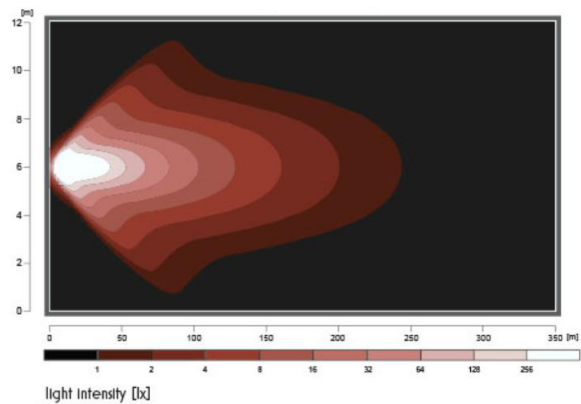

# W257

„INNER MODULE“

Code	Driving Light	Front Position	Side Position	Focused light	Diffused light	Outer module
2176	•	•		•		White Neon (White light)
2178	•	•		•		Riffled Optics (White light)
2179	•	•	•	•		Amber Neon (Amber light)
2180	•	•	•	•		White Neon (Amber light)
2183	•	•			•	White Neon (White light)
2185	•	•			•	Riffled Optics (White light)
2186	•	•	•		•	Amber Neon (Amber light)
2187	•	•	•		•	White Neon (Amber light)

„RIFFLED“

„NEON“

\* Inner module with logo is always **Front Position** function

● Focused light

Lumen Value: 9000lm\*  
Reference Mark: 17,5

● Diffused light

Lumen Value: 8840lm\*  
Reference Mark: 10

\*Logo change for customer's motif is possible with 300pcs declared in a year  
(For more details contact your sales representative)