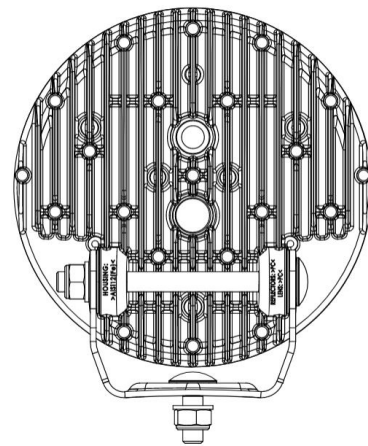

# W257

„INNER MODULE“

Code	Driving Light	Front Position	Side Position	Focused light	Diffused light	Outer module
2176	•	•		•		White Neon (White light)
2178	•	•		•		Riffled Optics (White light)
2179	•	•	•	•		Amber Neon (Amber light)
2180	•	•	•	•		White Neon (Amber light)
2183	•	•			•	White Neon (White light)
2185	•	•			•	Riffled Optics (White light)
2186	•	•	•		•	Amber Neon (Amber light)
2187	•	•	•		•	White Neon (Amber light)

„RIFFLED“

„NEON“

\* Inner module with logo is always **Front Position** function

● Focused light

Lumen Value: 9000lm\*  
Reference Mark: 17,5

● Diffused light

Lumen Value: 8840lm\*  
Reference Mark: 10

\*Logo change for customer's motif is possible with 300pcs declared in a year  
(For more details contact your sales representative)