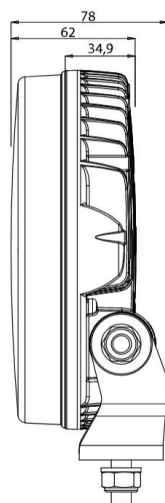

# W257

„INNER MODULE“

Code	Driving Light	Front Position	Side Position	Focused light	Diffused light	Outer module
2176	•	•		•		White Neon (White light)
2178	•	•		•		Riffled Optics (White light)
2179	•	•	•	•		Amber Neon (Amber light)
2180	•	•	•	•		White Neon (Amber light)
2183	•	•			•	White Neon (White light)
2185	•	•			•	Riffled Optics (White light)
2186	•	•	•		•	Amber Neon (Amber light)
2187	•	•	•		•	White Neon (Amber light)

„RIFFLED“

„NEON“

\* Inner module with logo is always **Front Position** function

● Focused light

Lumen Value: 9000lm\*  
Reference Mark: 17,5

● Diffused light

Lumen Value: 8840lm\*  
Reference Mark: 10

\*Logo change for customer's motif is possible with 300pcs declared in a year  
(For more details contact your sales representative)