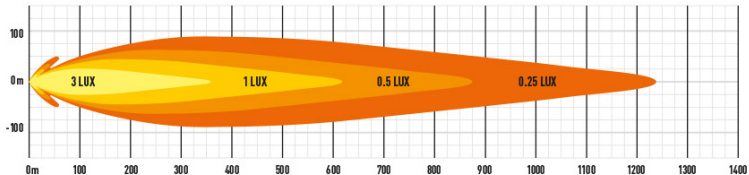

SENTINEL 7" ELITE (E-BOOST MODE)

SENTINEL 7" ELITE (E-MARK MODE)