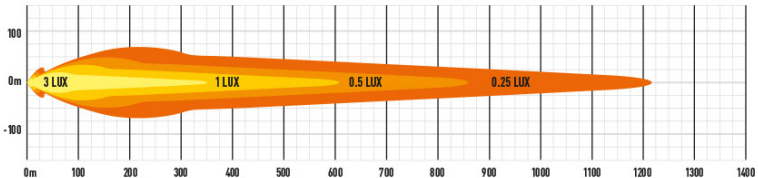

SENTINEL 7" STD (E-BOOST MODE)

SENTINEL 7" STD (E-MARK MODE)