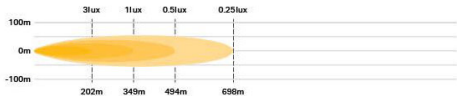

2x LINEAR-6

Horizontal Spread: 56° / Vertical Spread: 13°

2x LINEAR-6 ELITE

Horizontal Spread: 64° / Vertical Spread: 15°