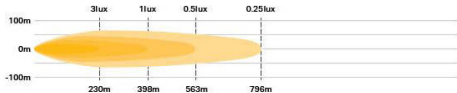

2x LINEAR-6

Horizontal Spread: 56° / Vertical Spread: 13°

2x LINEAR-6 ELITE

Horizontal Spread: 64° / Vertical Spread: 15°