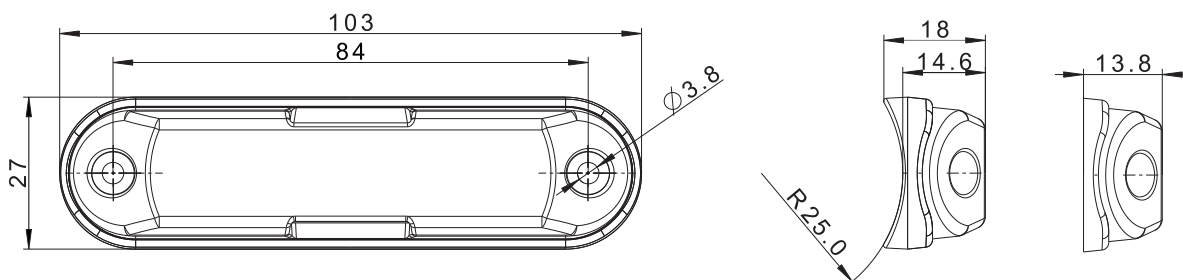

FT-205 LED ECO

1 lighting program – double flash

FT-205 LED

4 lighting programs
– possibility of synchronizing several lamps

FT-205 LED	Yellow LED warning beacon, 4 programs, cable's length 0,15m.
FT-205 LED ECO	Yellow LED warning beacon, 1 program – double flash, cable's length 0,15m.